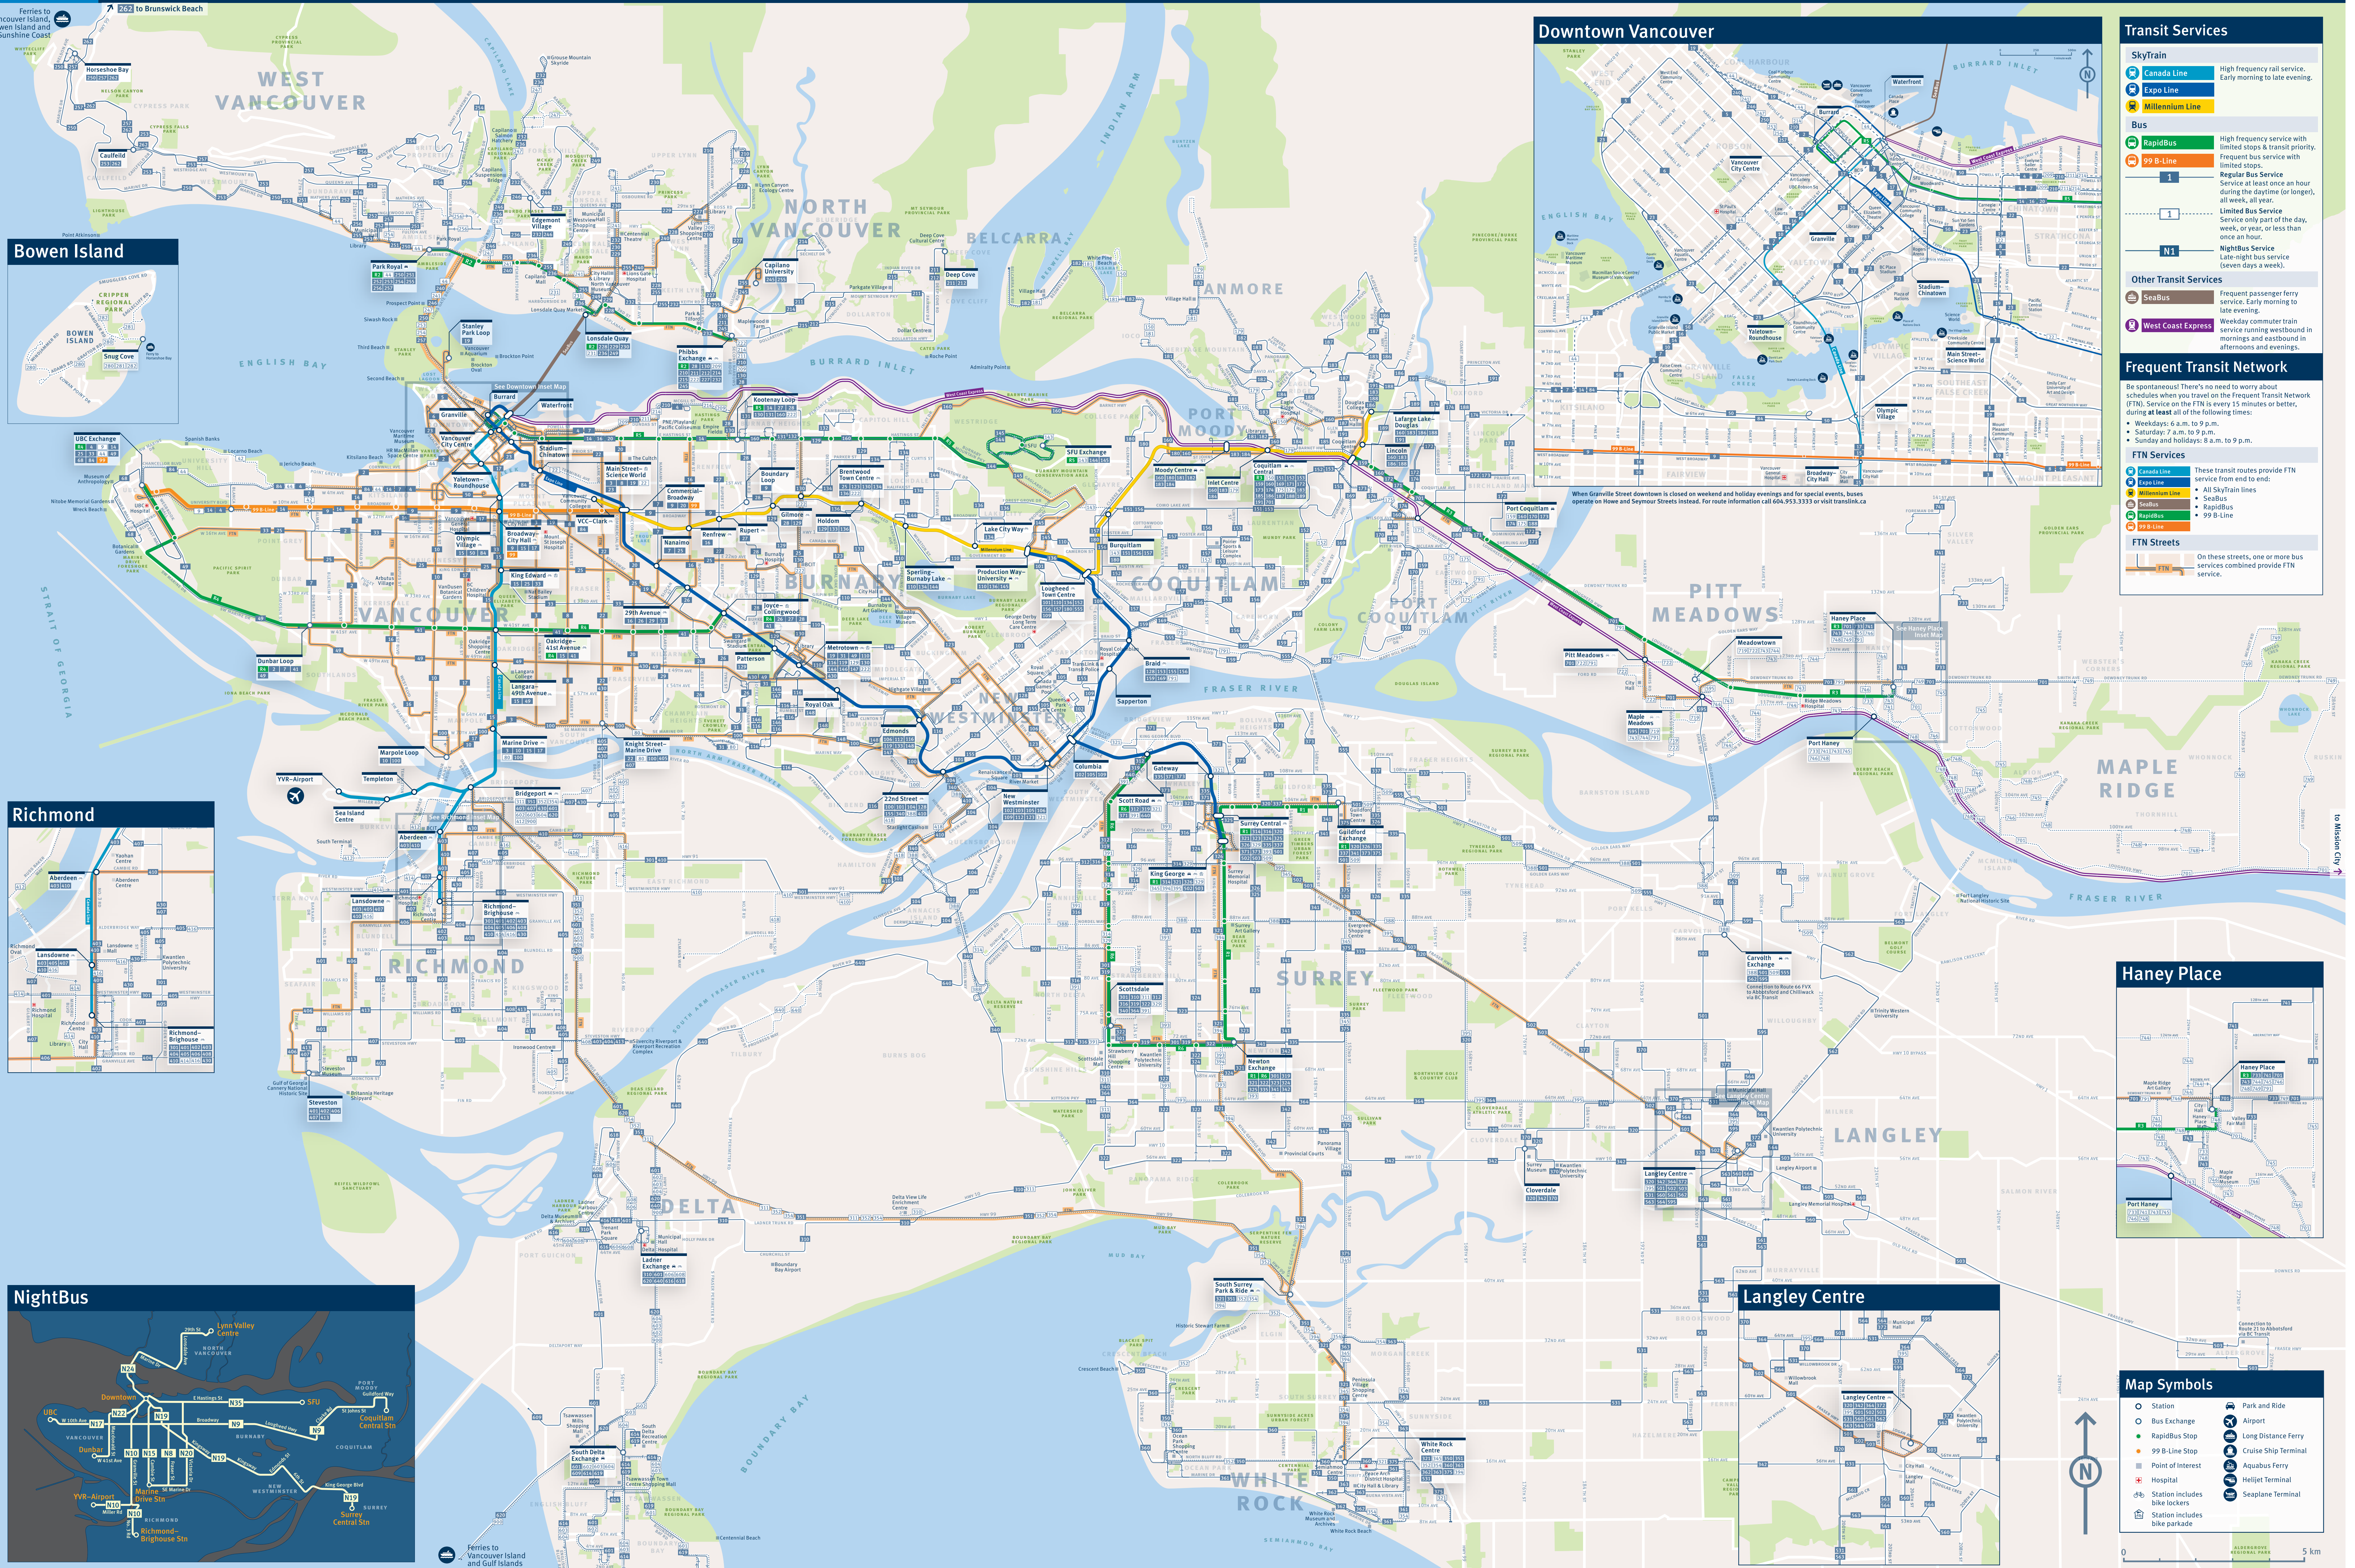

T Metro Vancouver Transit Map

Ferries to Vancouver Island, Bowen Island and Sunshine Coast

Bowen Island

Richmond

NightBus

Downtown Vancouver

When Granville Street downtown is closed on weekend and holiday evenings and for special events, buses operate on Howe and Seymour Streets instead. For route information call 604.953.3333 or visit translink.ca

Transit Services

SkyTrain

- Canada Line: High frequency rail service. Early morning to late evening.
- Expo Line: High frequency rail service. Early morning to late evening.
- Millennium Line: High frequency rail service. Early morning to late evening.

Frequent Transit Network

Be spontaneous! There's no need to worry about schedules when you travel on the Frequent Transit Network (FTN). Service on the FTN is every 15 minutes or better, during at least all of the following times:

- Weekdays: 6 a.m. to 9 p.m.
- Saturday: 7 a.m. to 9 p.m.
- Sunday and holidays: 8 a.m. to 9 p.m.

FTN Services

- Canada Line: These transit routes provide FTN service from end to end:
- Expo Line: All SkyTrain Lines
- Millennium Line: RapidBus
- SeaBus: RapidBus
- 99 B-Line: RapidBus
- 1: RapidBus