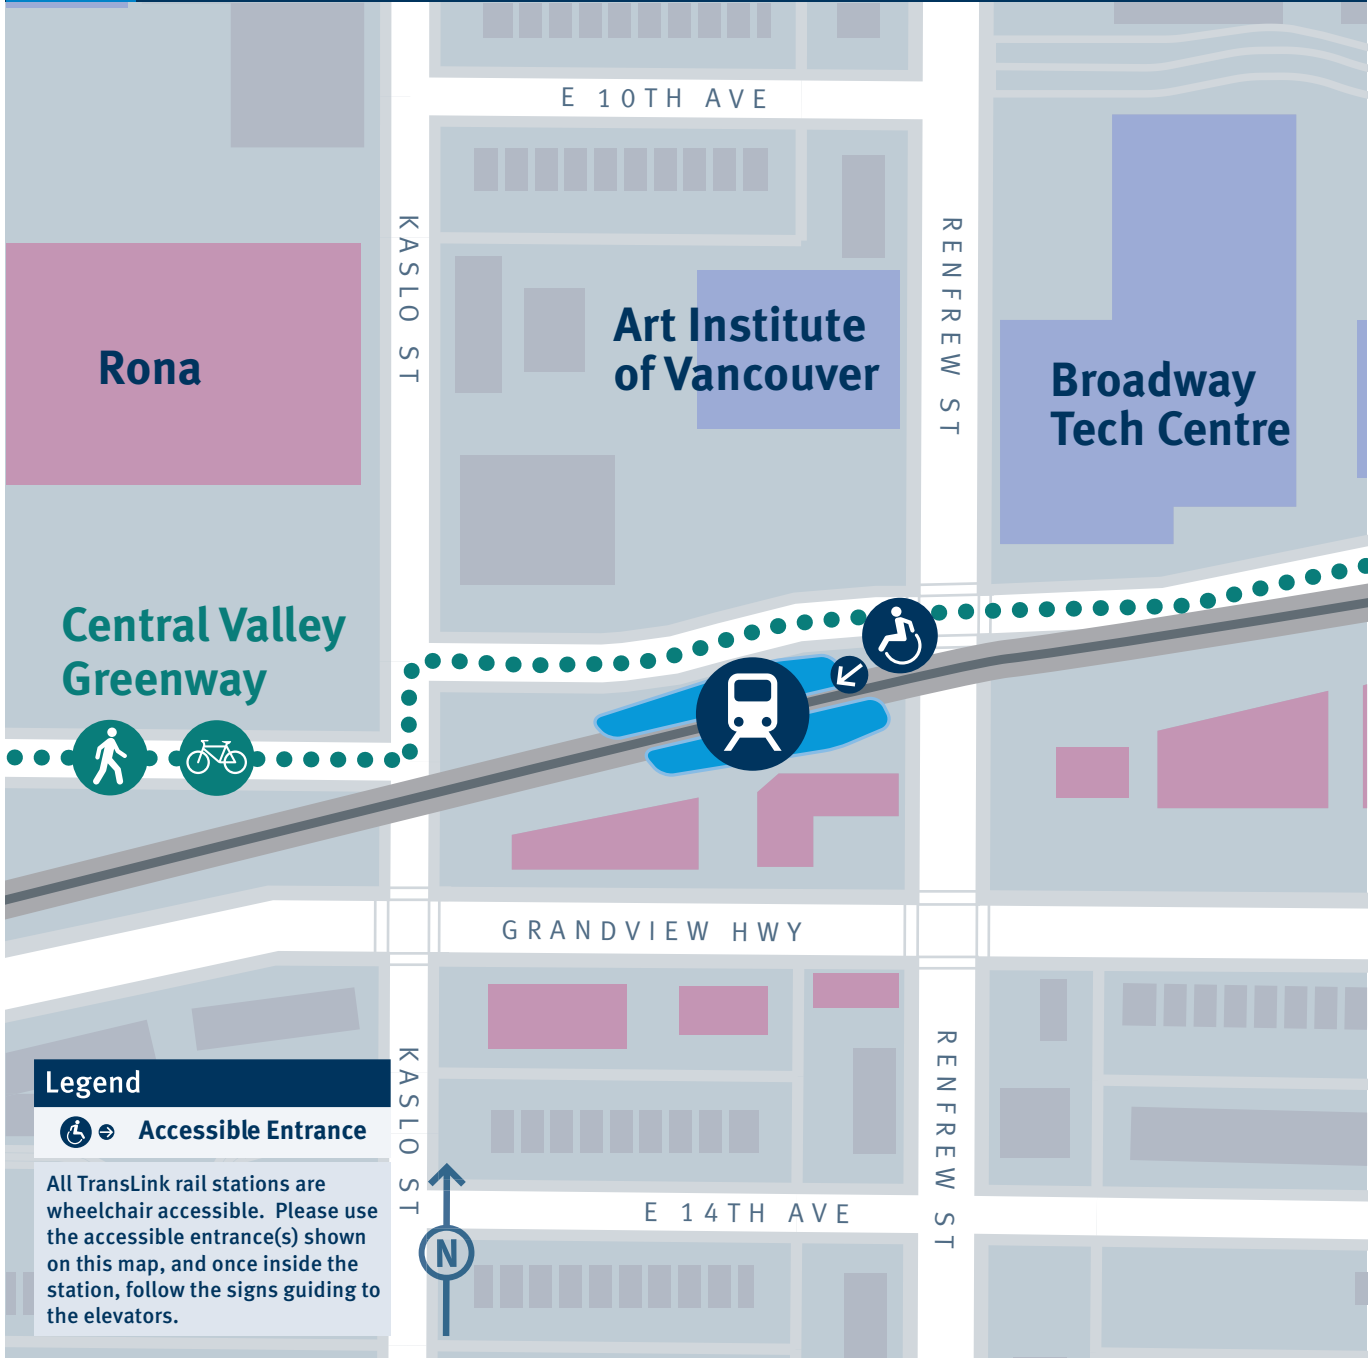

T

Renfrew Station Entrance Location

Legend

 Accessible Entrance

All TransLink rail stations are wheelchair accessible. Please use the accessible entrance(s) shown on this map, and once inside the station, follow the signs guiding to the elevators.